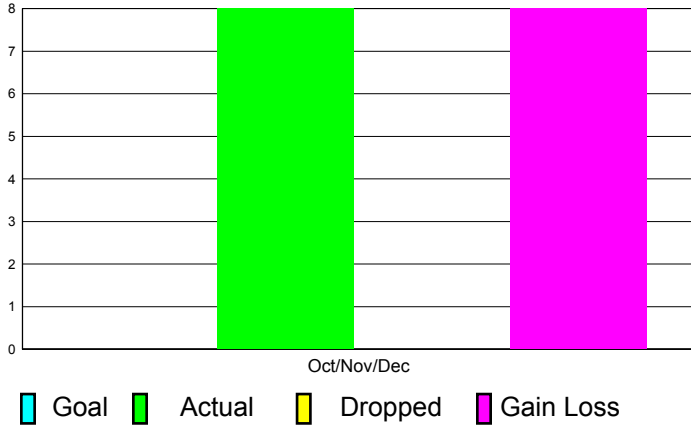

GMT Reports for District (or Undistricted) **District 324E5**

GMT: M NAGARAJAN

Location: INDIA

GMT CA: 6

CLUBS

**Club Results
2011-2012**

**Clubs
2010-2011**

| Month | New Club Goal | Actual New Clubs | Actual Dropped Clubs | Gain/Loss of Clubs | Gain/Loss of Clubs |
|---------------|---------------|------------------|----------------------|--------------------|--------------------|
| Oct/Nov/Dec | 0 | 8 | 0 | 8 | 0 |
| Totals | 0 | 8 | 0 | 8 | 0 |

Club Results 2011-2012

Goal, New, Dropped, Gain/Loss

Comparison of Club Gain/Loss

Current Year Compared to the Previous Year

YTD Status Quo Clubs 2010-2011

Status Quo Clubs Compared to Status Quo Members

MEMBERSHIP