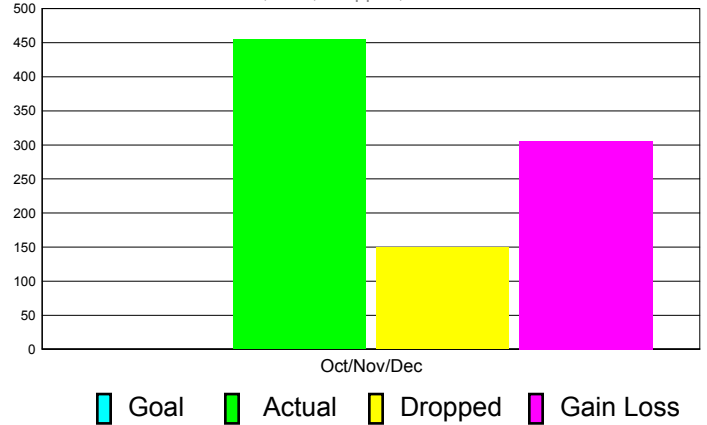

Membership Results 2011-2012

Goal, New, Dropped, Gain/Loss